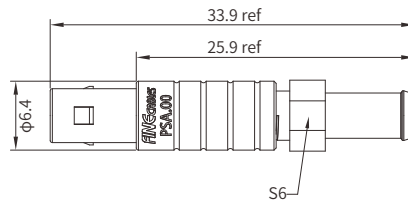

■ PSA Straight Plug With Cable Collet

- Connector series: PSA
- Contact: Male
- Locking type: Self-locking
- Orientation type: Straight
- Part No.: PSA.00.250.xTACxxZ
- Mated with: FAA/FAY/HWR/FAP/FEN

Note: "x" detail information see the table below

■ General Information

Ambient temperature:	-55°C ~ + 260°C
Endurance:	>5000 cycles
Insulator:	PTFE
Connector contacts:	Brass with gold plated
Housing:	Brass with Cr plated
Impedance:	50Ω
Operating Voltage:	0.7k V

Rated current:	4A
Insulator resistance:	≥100MΩ
VSWR:	1.09+0.11*f/GHz
IP rating:	IP 50
Shielding efficiency:	at 10MHz>75dB/at 1GHz>40dB
Salt spray corrosion test:	>144h

Part number	Cond. φmax	Dielectric φmax	Sheathφ	
			min	max
PSA.00.250.CTAC15Z	0.55	1.45	1.1	1.4
PSA.00.250.CTAC17Z	0.55	1.45	1.3	1.7
PSA.00.250.CTAC22Z	0.55	1.95	1.8	2.2
PSA.00.250.CTAC27Z	0.55	1.95	2.3	2.7
PSA.00.250.CTAC31Z	0.55	1.95	2.8	3.0